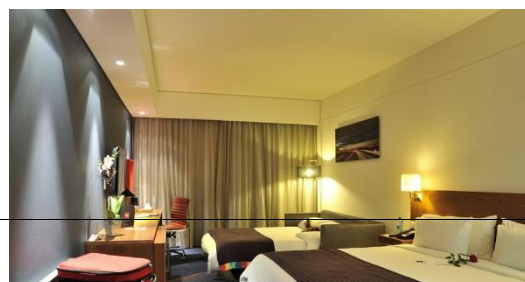

RADISSON PARK INN FORESHORE
29 Heerengracht St, Foreshore, Cape Town, 8000

DATES RATES BEING OFFERED

FULLY BOOKED

3, 4, 5 December 2017

RATES (per room per night)

Superior

Single occupancy: R2 345.00

Double Occupancy: R2 570.00

Business

Single occupancy: R2 570.00

Double Occupancy: R2 755.00

Inclusive of bed & breakfast, internet, 14% VAT and tourism Levy (1%)

BREAKFAST TIMES

06:30 – 10h30

FACILITIES

- Plunge pool
- Fitness centre
- High-speed internet access
  - Meeting rooms
  - Sunroof terrace

DISTANCE FROM CONVENTION CENTRE

Walking distance: 5 minute walk

DISTANCE FROM AIRPORT

Driving distance: 30 minute transfer

Transport options: Taxi (R700 per way), MyCitiBus (R88 per way)