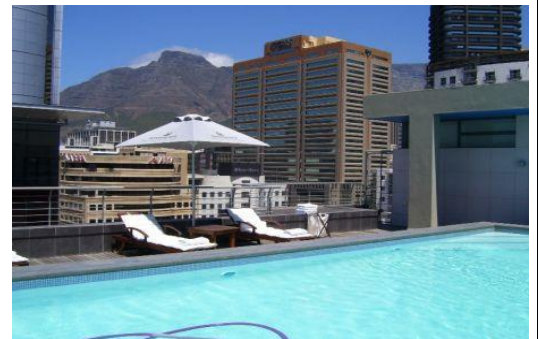

PROTEA HOTEL NORTH WHARF

1 Lower Bree Street, Cape Town, 8002

DATES RATES BEING OFFERED

3, 4, 5 December 2017

RATES (per room per night)

1 bedroom apartment

Single occupancy: R3 890.00

Double Occupancy: R4 140.00

Inclusive of bed & breakfast, internet, 14% VAT and tourism Levy (1%)

BREAKFAST TIMES

06:30 – 10h30

FACILITIES

- Gym/health spa
- Swimming pool
- 5 minute walk to the Cape Town Convention Centre
  - North Wharf Restaurant
  - Col'Cachios, Pizza Pasta Restaurant

DISTANCE FROM CONVENTION CENTRE

Walking distance: 3 minute walk

DISTANCE FROM AIRPORT

Driving distance: 30 minute transfer

Transport options: Taxi (R700 per way), MyCitiBus (R88 per way)