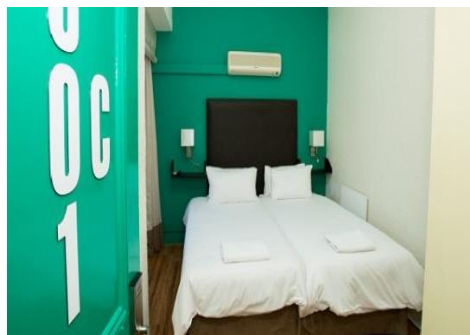

NEVER@HOME HOSTEL

107 Main Rd, Green Point, Cape Town, 8051

DATES RATES BEING OFFERED

3, 4, 5 December 2017

RATES (Per room per night)

Single occupancy: R990.00

Double Occupancy: R990.00

Inclusive of bed & breakfast, internet, 14% VAT and tourism Levy (1%)

BREAKFAST TIMES

06h30 – 10h30

FACILITIES

- 24 hour reception
- Fast and free WIFI
- Communal kitchen
- Randy Warthog Restaurant and Bar
  - Hot and cold breakfast
  - Outdoor Swimming Pool

DISTANCE FROM CONVENTION CENTRE

Driving distance: 10 minute drive

Transport options:- Taxi (R50 per way), MyCitiBus (R13 per way)

DISTANCE FROM AIRPORT

Driving distance: 45 minute drive

Transport options:- Taxi (R700 per way), MyCitiBus (R91 per way)