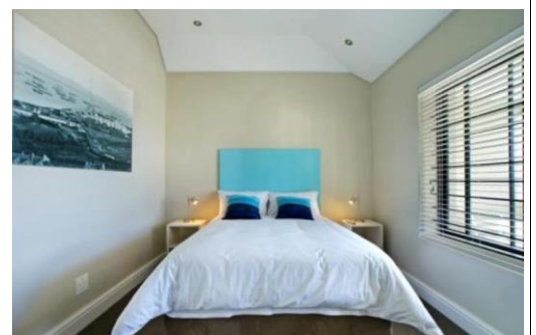

ASHANTI HOSTEL GARDENS
11 Hof Street, Gardens, Cape Town 8001

DATES RATES BEING OFFERED

3, 4, 5 December 2017

RATES (Per room per night)

Single occupancy: R780.00
Double occupancy: R780.00

Inclusive of bed & breakfast, internet, 14% VAT and tourism Levy (1%)

BREAKFAST TIMES

07:30 – 11:00

FACILITIES

- 24 hour reception
- High Speed WIFI
  - Security
- Travel & Info Desk
- Swimming pool

DISTANCE FROM CONVENTION CENTRE

Driving distance: 10 minute drive
Transport options:- Taxi (R50 per way), MyCitiBus (R13 per way)

DISTANCE FROM AIRPORT

Driving distance: 30 minute drive
Transport options:- Taxi (R700 per way), MyCitiBus (R91 per way)