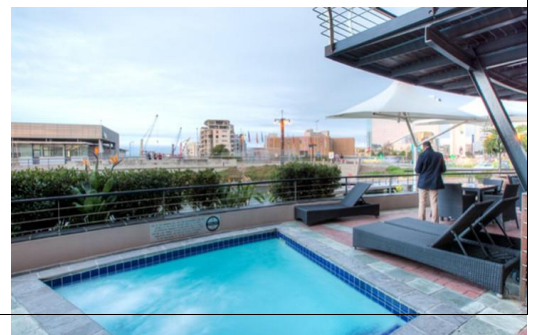

CITY LODGE WATERFRONT

Dock Rd & Alfred Road, Victoria & Alfred Waterfront, Cape Town, 8012

DATES RATES BEING OFFERED

3, 4, 5 December 2017

RATES (Per room per night)

Standard

Single occupancy: R1 985.00

Double Occupancy: R2 504.00

Inclusive of bed & breakfast, internet, 14% VAT and tourism Levy (1%)

BREAKFAST TIMES

06h30 – 09h30

FACILITIES

- Swimming Pool
- Gym / Fitness Room
- Coffee shop
- The Sundowner Bar

DISTANCE FROM CONVENTION CENTRE

Walking distance: 5 minute walk

DISTANCE FROM AIRPORT

Driving distance: 30 minute transfer

Transport options: Taxi (R700 per way)