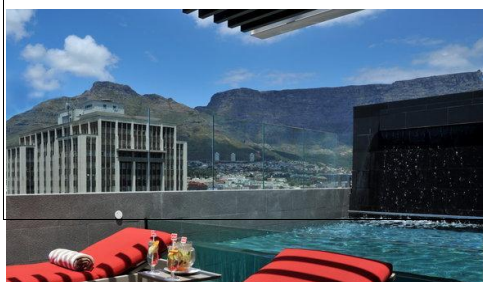

RADISSON PARK INN FORESHORE
29 Heerengracht St, Foreshore, Cape Town, 8000

DATES RATES BEING OFFERED

FULLY BOOKED

3, 4, 5 December 2017

RATES (per room per night)

Superior

Single occupancy: R2 345.00

Double Occupancy: R2 570.00

Business

Single occupancy: R2 570.00

Double Occupancy: R2 755.00

Inclusive of bed & breakfast, internet, 14% VAT and tourism Levy (1%)

BREAKFAST TIMES

06:30 – 10h30

FACILITIES

- Plunge pool
- Fitness centre
- High-speed internet access
  - Meeting rooms
  - Sunroof terrace

DISTANCE FROM CONVENTION CENTRE

Walking distance: 5 minute walk

DISTANCE FROM AIRPORT

Driving distance: 30 minute transfer

Transport options: Taxi (R700 per way), MyCitiBus (R88 per way)